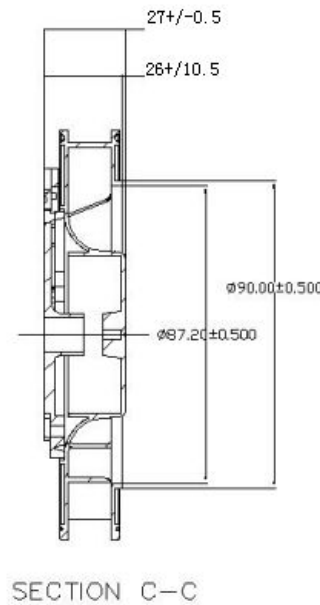

□ 120 DC Centrifugal fan
× 27mm

■ General Specifications

- Motor : 6 Poles brushless DC motor
- Frame & Impeller: Plastic (UL 94V-0)
- Storage temperature : -40° to +75°
- Operating temperature : -10° to +70°

■ Major Characteristic Parameters

品牌	轴承	电压	启动电压	电流	功率	转速	风量	静压	燥音
型号	B/S	V	V	A	W	RPM	m3/min	CFM	mm-H2O Pa dba
SP12025H12	B/S	12	7.0to13.8	0.08	9.60	3500	2.55	90	38.5 377.5 47.5

*Bearing system B: Two Ball Bearing S: Sleeve Bearing

- 1.LEAD WIRE :XL-PE WIRE UL3385 AWG#24
 PIN 1:RED WIRE.....(+)
 PIN 2:BLACK WIRE.....(-)
 PIN 3:YELLOW WIRE.....(PWM)
 PIN 4: