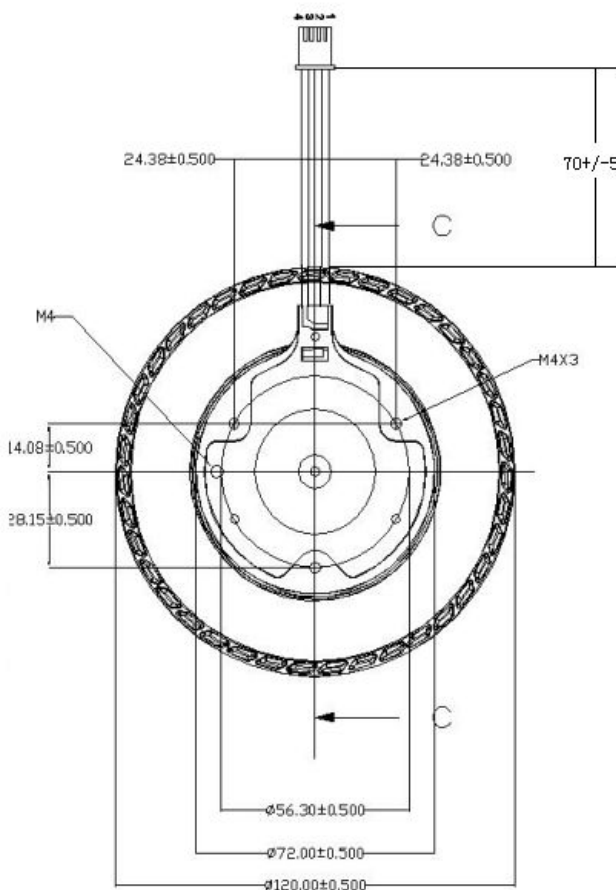

□ 120 DC Centrifugal fan
× 27mm

■ General Specifications

- Motor : 6 Poles brushless DC motor
- Frame & Impeller: Plastic (UL 94V-0)
- Storage temperature : -40° to +75°
- Operating temperature : -10° to +70°

■ Major Characteristic Parameters

品牌	轴承	电压	启动电压	电流	功率	转速	风量	静压	燥音
型号	B/S	V	V	A	W	RPM	m3/min	CFM	mm-H2O Pa dba
SP12025H12	B/S	12	7.0to13.8	0.08	9.60	3500	2.55	90	38.5 377.5 47.5

*Bearing system B: Two Ball Bearing S: Sleeve Bearing

- 1.LEAD WIRE :XL-PE WIRE UL3385 AWG#24
 PIN 1:RED WIRE.....(+)
 PIN 2:BLACK WIRE.....(-)
 PIN 3:YELLOW WIRE.....(PWM)
 PIN 4: